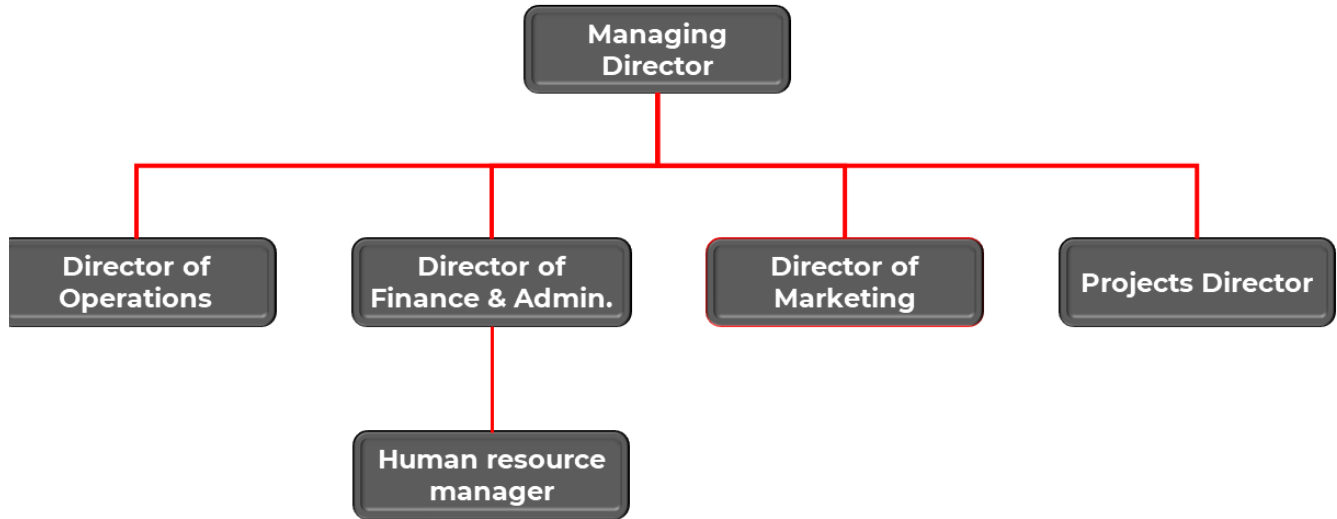

GENERATOR REFRABRICATIONS

Target Tech also do power maintenance in contract basis upon the requirement of client

>> Target Tech fabricates generators from office use to industrial applications

>> Target Tech also maintain power generators on various scale of implementation

OUR COMPANY STRUCTURE

We are fulfilling our customers' purpose in a way that matters to them, delivering up to expectations and doing it right when no one is looking

OUR CLIENTS & PARTNERS

The logo for Pivot Tech features the word "pivot" in a black, lowercase, sans-serif font. The word "tech" is positioned to the right of "pivot" and is rendered in a red, lowercase, sans-serif font. The "tech" is tilted upwards at an angle. A red horizontal line is drawn beneath the "tech" text, starting from the bottom of the letter 't' and extending to the right. The background of the slide includes a dark blue diagonal shape on the left and a red horizontal bar at the bottom right.